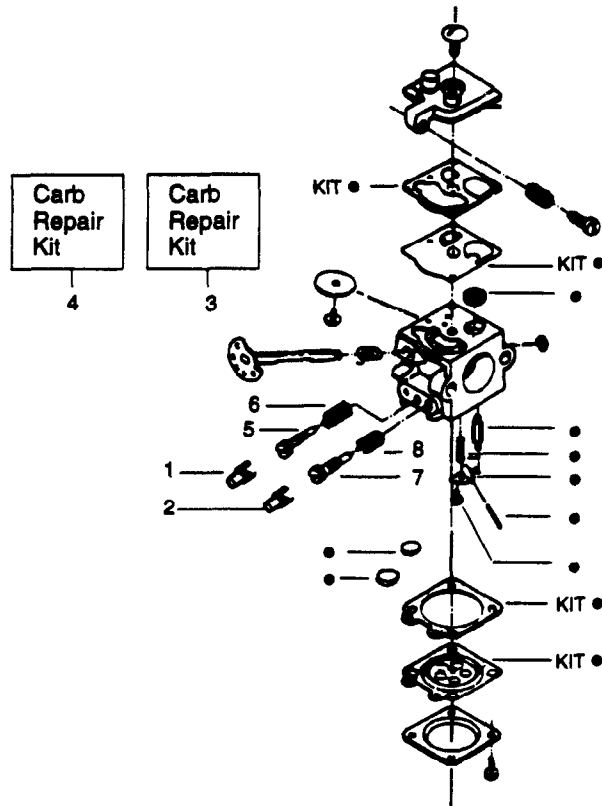

Carburetor Assembly #530069772 - WT-309

Ref.	Part No.	Description
1	530038318	Limiter Cap - High
2	530038317	Limiter Cap - Low
3 ✓	530069830	Carburetor Repair Kit (● Indicates Contents)
4 ✓	530069844	Gasket/Diaphragm Kit (KIT Indicates Contents)
5 ✓	530035383	Low Speed Needle
6 ✓	530035293	Needle Spring Low Speed
7 ✓	530035169	High Speed Needle
8 ✓	530035295	Needle Spring High Speed

✓ = NEW PART NUMBER FOR THIS IPL   ★ = REFER TO THE SERVICE REFERENCE INDICATED FOR MORE INFORMATION. (LOCATED AT END OF IPL)
● = THESE PARTS ARE ILLUSTRATED FOR CLARITY   ORDER COMPLETE ASSEMBLY