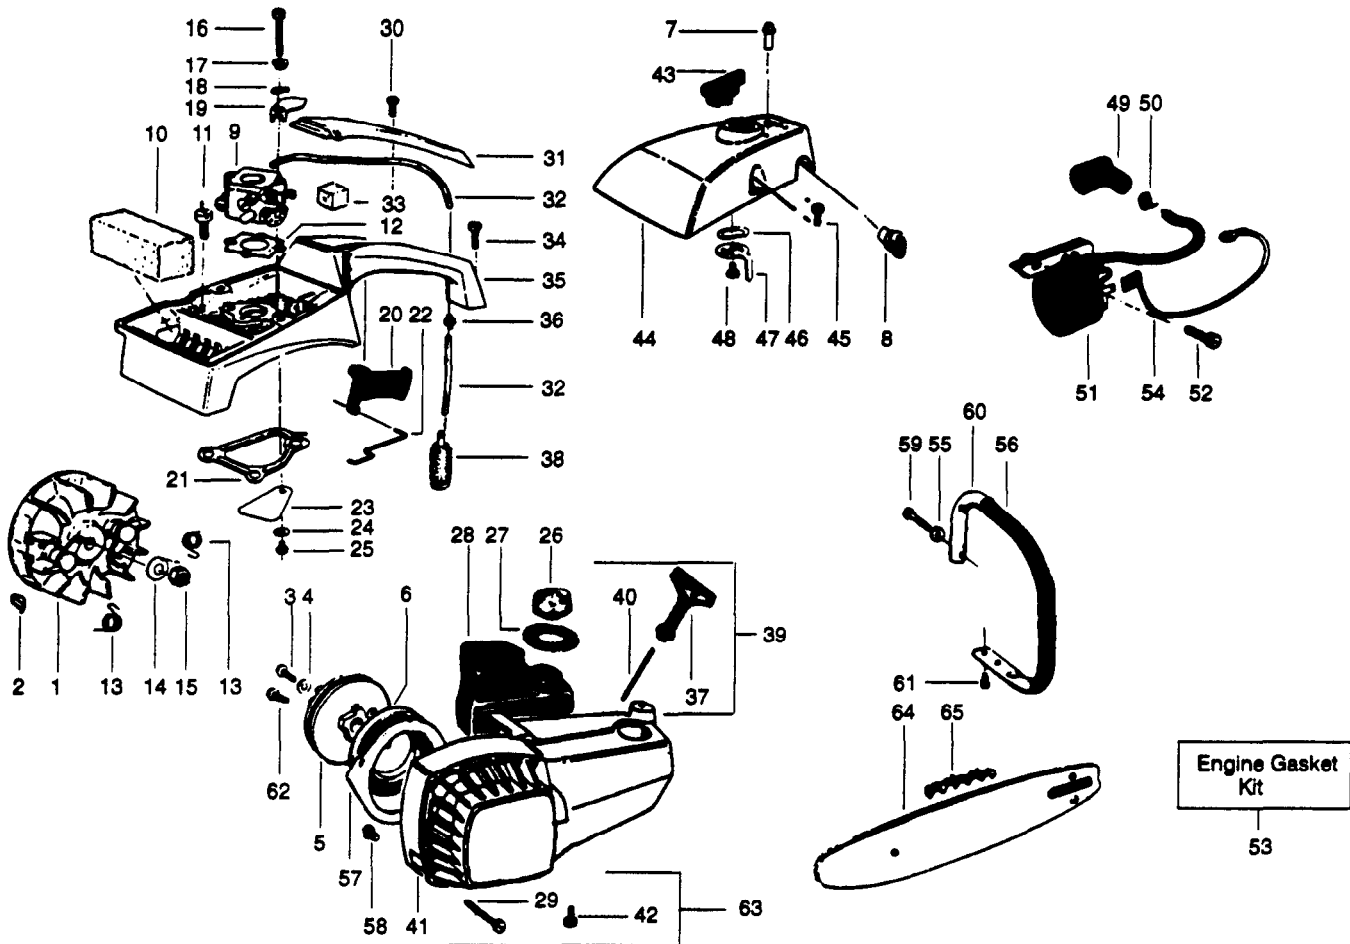

Note: Illustrations may differ from actual models due to design changes

Ref.	Part No.	Description	Ref.	Part No.	Description	Ref.	Part No.	Description
1.	530047198	Flywheel Ass'y.	24.	530036332	Washer	49.	507475326	Spark Plug Boot
2.	530015126	Flywheel Key	25.	530016064	Screw	50.	530003933	Spark Plug Connector
3.	530015036	Pulley Retaining Screw	26.	530014347	Fuel Cap Ass'y.	51.	530069202	Ignition Module Kit
4.	530015123	Washer	27.	530019093	Seal	52.	530015816	Screw
5.	530069288	Starter Pulley	28.	530010775	Fuel Tank Ass'y. (Incl 26, 27 & 38)	53.	530069401	Engine Gasket Kit (Incl. from pg. 1: 11, 12, 15, 16, 36; from pg. 2: 12, 21, 27 & 33)
6.	530042023	Starter Spring	29.	530015649	Screw	54.	530039116	Switch Lead
7.	530038646	Grommet-Idle	30.	530015247	Screw	55.	530015151	Washer
8.	530038571	Grommet-Mixture	31.	530037765	Handle Cover	56.	530027847	Grip-Handlebar
9.	530069772	Carburetor Kit w/ Limiters	32.	530069216	Line Kit	57.	530038312	Air Baffle
10.	530023791	Air Filter	33.	530023373	Throttle Wire Boot	58.	530001726	Screw
11.	530015242	Screw	34.	530015239	Screw	59.	530001648	Screw
12.	530019045	Carburetor Gasket	35.	530038328	Handle & Carb. Hsg.	60.	530022352	Handlebar
13.	530023817	Starter Dog Spring	36.	530023877	Fuel Line Fitting	61.	530015037	Screw
14.	530015127	Flywheel Washer	37.	530027569	Starter Handle	62.	530016080	Rope Retaining Screw
15.	530626605	Nut	38.	530014362	Fuel Pick-up Ass'y.	63.	530069286	Fan Hsg. Screw Kit Incl. 29, 42 and 9 from page 1
16.	530015245	Screw	39.	530026791	Ass'y Rope & Handle	64.	530044678	Guide Bar
17.	530023865	Spacer	40.	530069232	Rope Kit	65.	530051420	Chain
18.	530015254	Wave Washer	41.	530069602	Fan Hsg. Kit			
19.	530023805	Choke Shutter	42.	530015650	Screw			
20.	530029826	Throttle Trigger	43.	530023807	Choke Knob			
21.	530019118	Gasket	44.	530038613	Carb. Cover			
22.	530026606	Throttle Wire	45.	530015168	Screw			
23.	530036331	Reed Valve	46.	530015147	Wave Washer			
			47.	530023806	Choke Lever			
			48.	530015407	Screw			

✓ = NEW PART NUMBER FOR THIS IPL   * = REFER TO THE SERVICE REFERENCE INDICATED FOR MORE INFORMATION. (LOCATED AT END OF IPL)
● = THESE PARTS ARE ILLUSTRATED FOR CLARITY. ORDER COMPLETE ASSEMBLY.